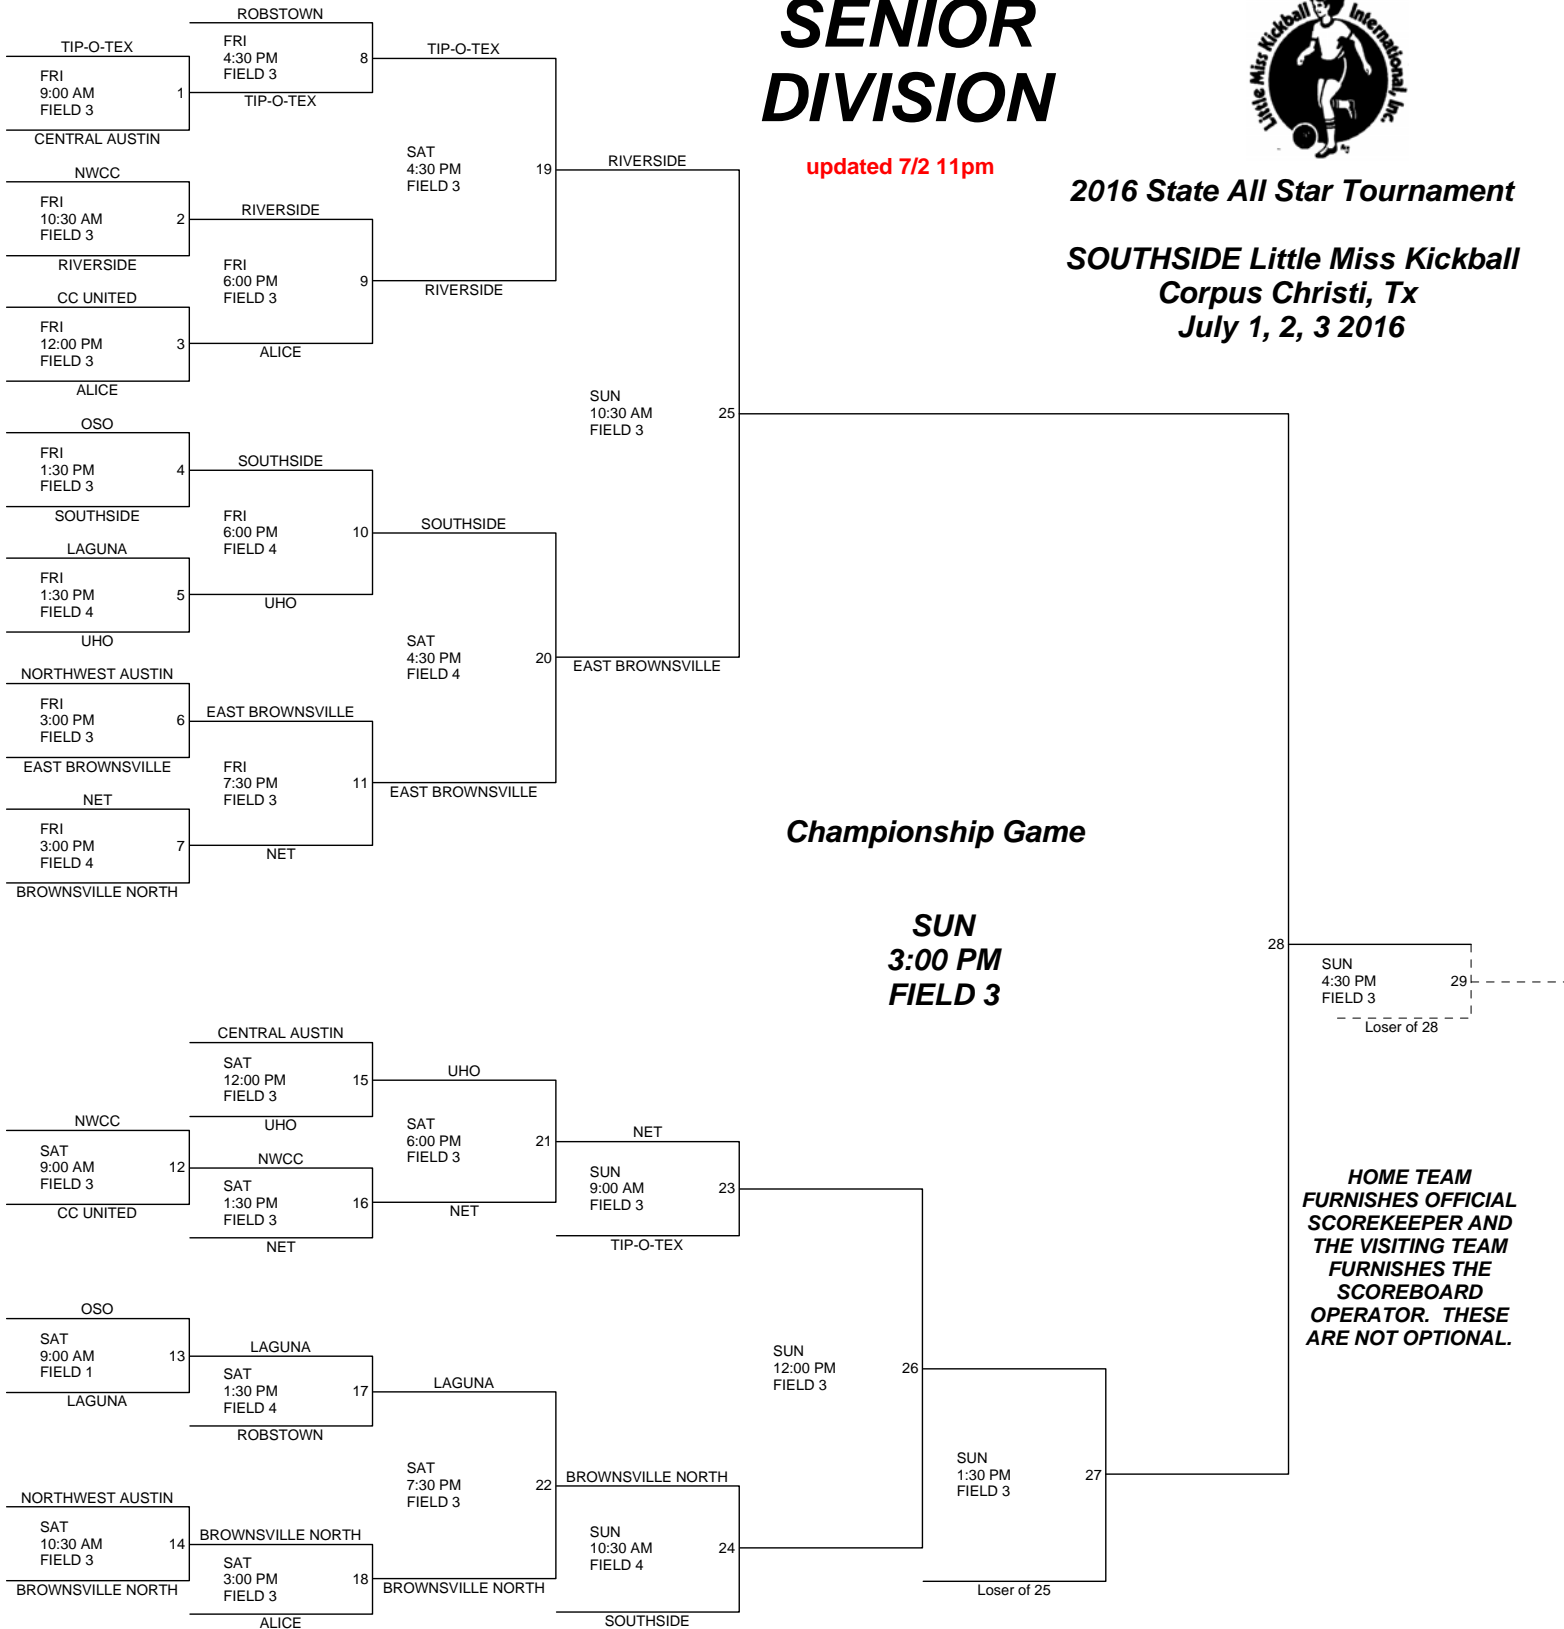

SOUTHSIDE Little Miss Kickball
 Corpus Christi, Tx
 July 1, 2, 3 2016

NOTE:
GAME TIME IS FORFIET TIME

Game times are subject to change up to the scheduled game time. All decisions of the Tournament Director will be final.