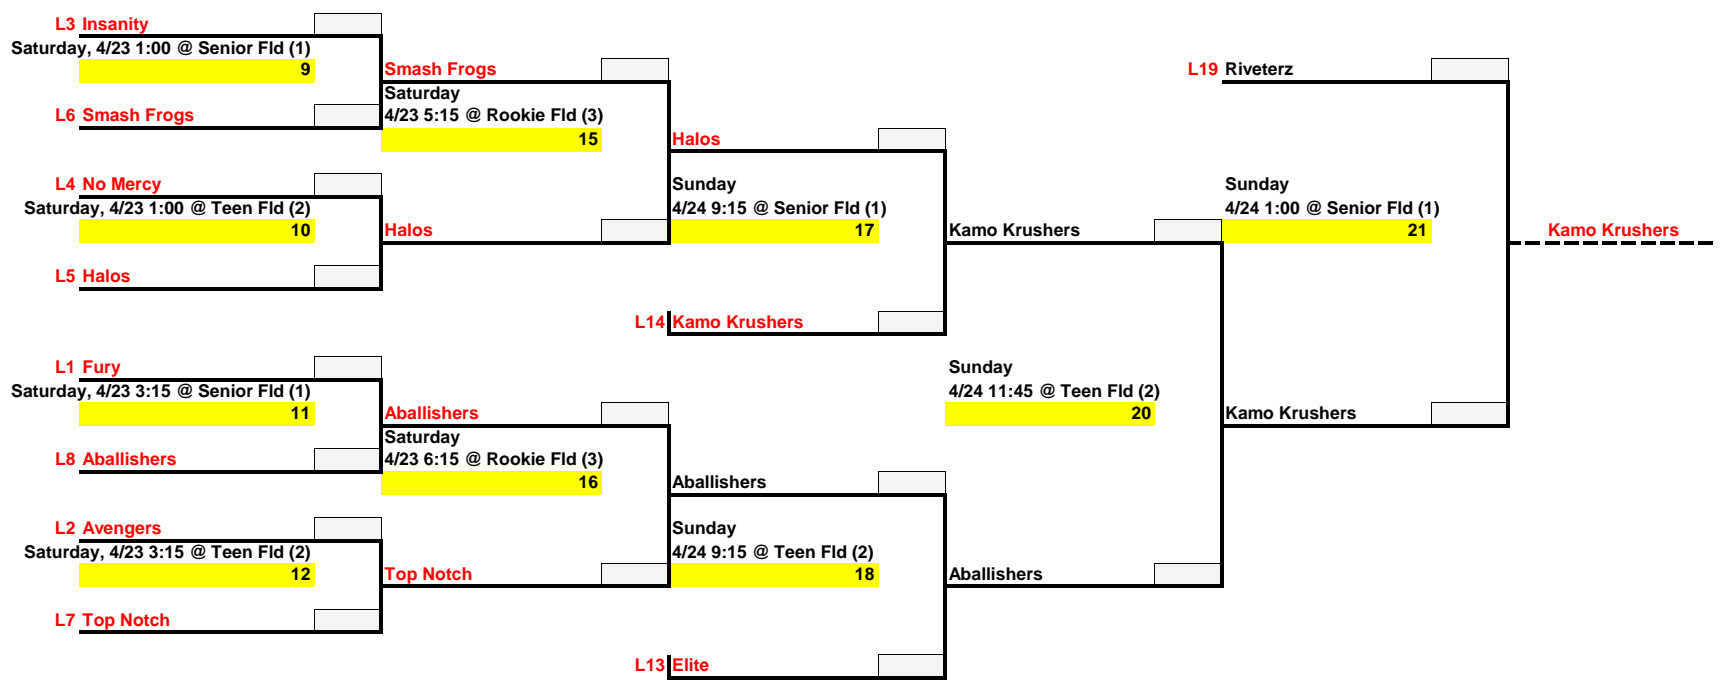

District IV Mid-Season Tournament Senior Division

4/23/24/2016
 (12 TOTAL TEAMS)
 Double Elimination

- GAME NUMBER**
- 1 Dangerous Divas (NWA)
 - 2 Kamoshers (UHO)
 - 3 Riveterz (NWA)

Game times/fields are subject to change up to the scheduled game time. All decisions of the Tournament Director will be final.

Loser's Bracket

Cell phones on the fields, in dugouts or scorekeeper boxes are strictly prohibited!

Game time is forfeit time!

HOME TEAM FURNISHES OFFICIAL SCOREKEEPER
 VISITING TEAM FURNISHES THE SCOREBOARD OPERATOR
 THESE ARE NOT OPTIONAL. EACH TEAM ALSO WILL SUPPLY ONE GAME BALL.
 HAVE YOUR LINE-UP COMPLETED AND TURNED IN 15 MINUTES PRIOR TO YOUR SCHEDULED GAME TIME.