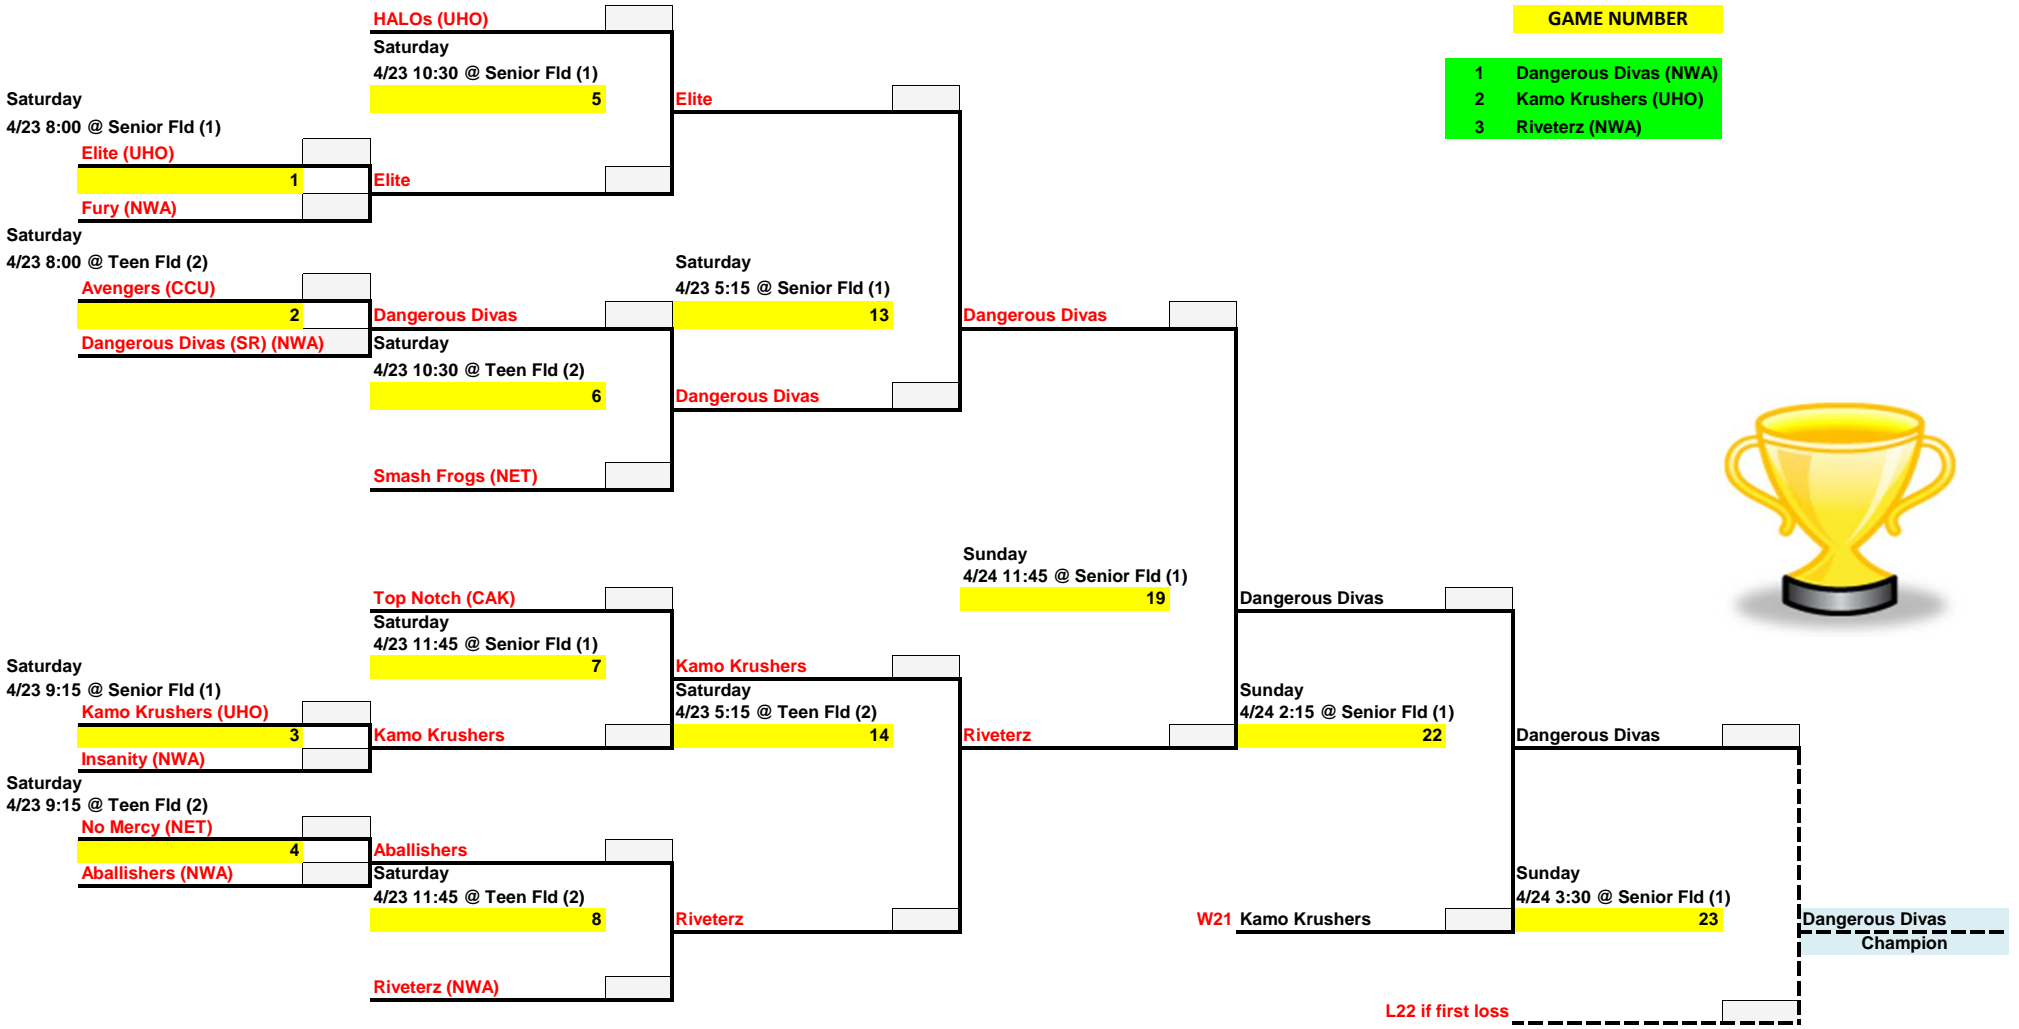

Winner's Bracket

Cell phones on the fields, in dugouts or scorekeeper boxes are strictly prohibited!

Game time is forfeit time!

HOME TEAM FURNISHES OFFICIAL SCOREKEEPER
 VISITING TEAM FURNISHES THE SCOREBOARD OPERATOR
 THESE ARE NOT OPTIONAL. EACH TEAM ALSO WILL SUPPLY ONE GAME BALL.
 HAVE YOUR LINE-UP COMPLETED AND TURNED IN 15 MINUTES PRIOR TO YOUR SCHEDULED GAME TIME.

District IV Mid-Season Tournament Senior Division

4/23/24/2016
 (12 TOTAL TEAMS)
 Double Elimination

- GAME NUMBER**
- 1 Dangerous Divas (NWA)
 - 2 Kamoshers (UHO)
 - 3 Riveterz (NWA)

Game times/fields are subject to change up to the scheduled game time. All decisions of the Tournament Director will be final.

Loser's Bracket

Cell phones on the fields, in dugouts or scorekeeper boxes are strictly prohibited!

Game time is forfeit time!

HOME TEAM FURNISHES OFFICIAL SCOREKEEPER
 VISITING TEAM FURNISHES THE SCOREBOARD OPERATOR
 THESE ARE NOT OPTIONAL. EACH TEAM ALSO WILL SUPPLY ONE GAME BALL.
 HAVE YOUR LINE-UP COMPLETED AND TURNED IN 15 MINUTES PRIOR TO YOUR SCHEDULED GAME TIME.