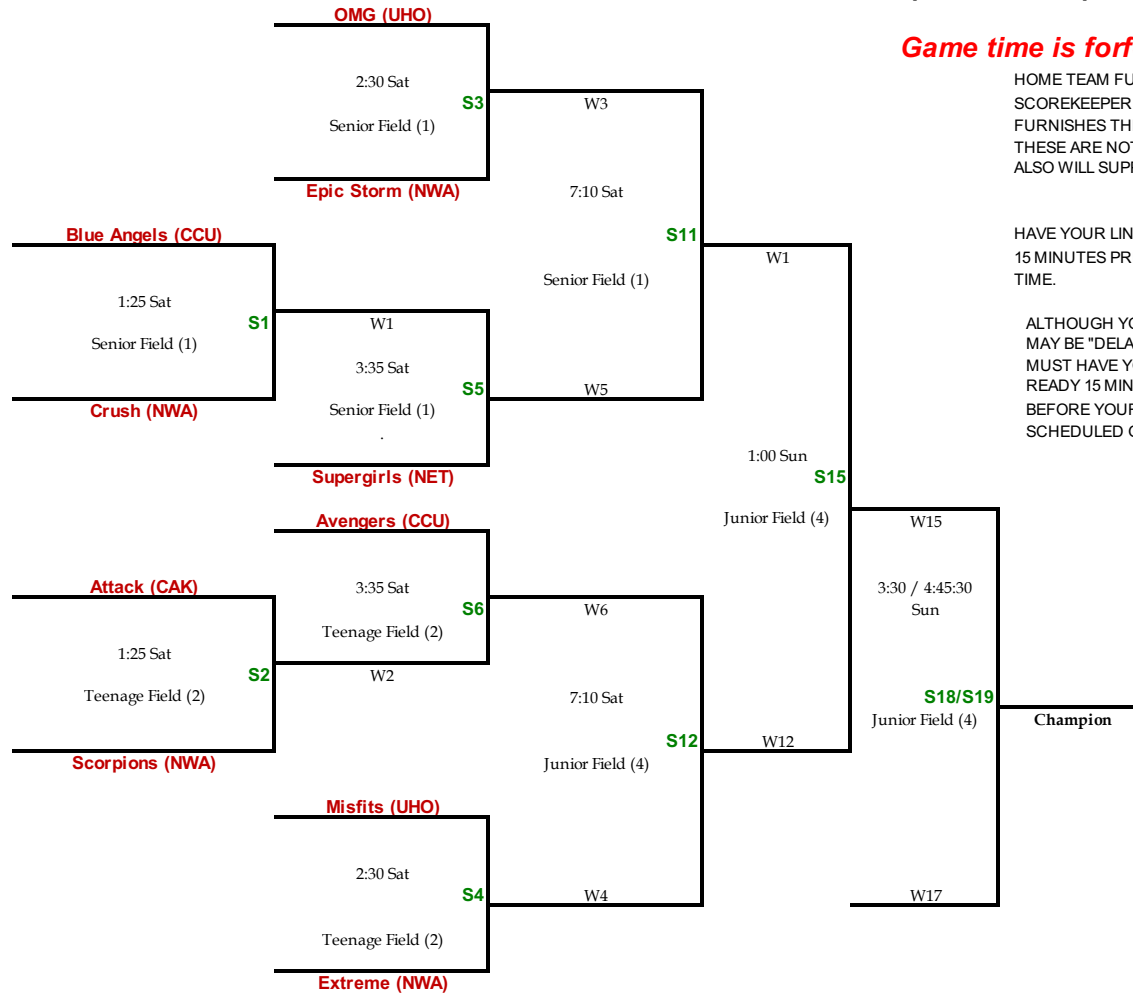

SENIOR DIVISION BRACKET

Updated 4/23/2019

(10 Teams)

Winner's Bracket

Game time is forfeit time!

HOME TEAM FURNISHES OFFICIAL SCOREKEEPER AND THE VISITING TEAM FURNISHES THE SCOREBOARD OPERATOR. THESE ARE NOT OPTIONAL. EACH TEAM ALSO WILL SUPPLY ONE GAME BALL.

HAVE YOUR LINE-UP COMPLETED AND TURNED IN 15 MINUTES PRIOR TO YOUR SCHEDULED GAME TIME.

ALTHOUGH YOUR GAME MAY BE "DELAYED", YOU MUST HAVE YOUR LINE-UP READY 15 MINUTES BEFORE YOUR SCHEDULED GAME TIME.