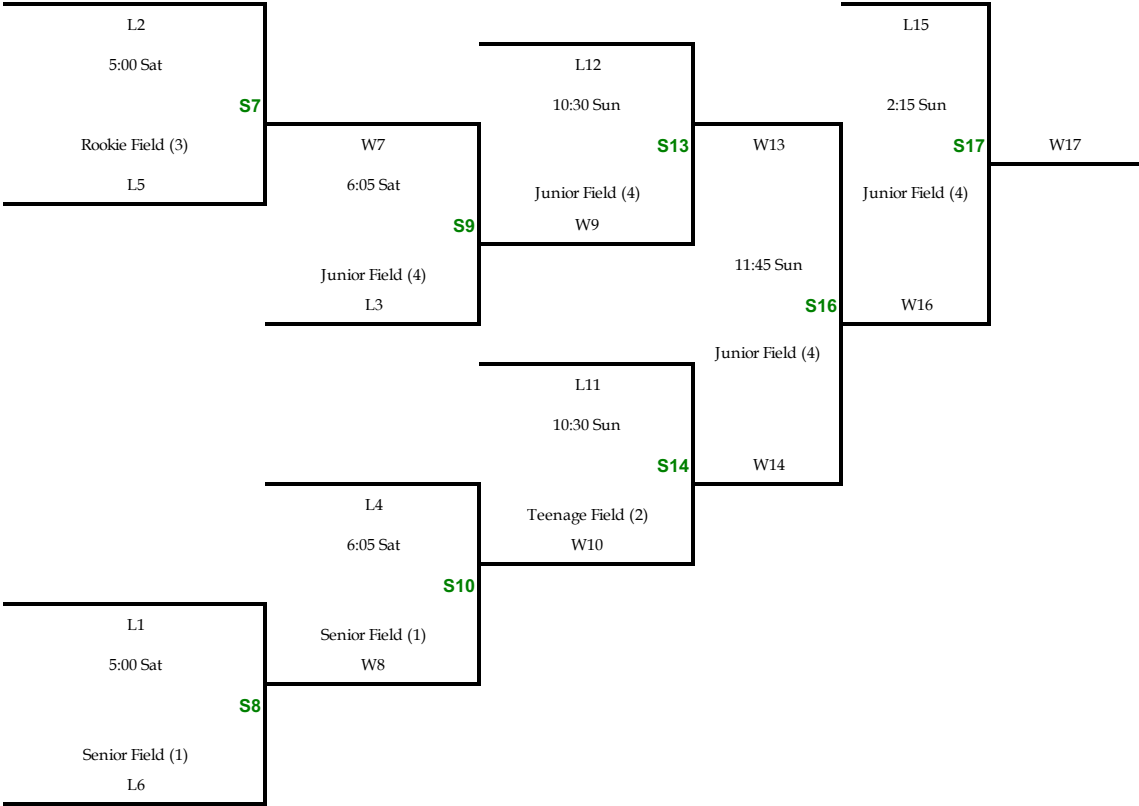

SENIOR DIVISION BRACKET

Loser's Bracket

Cell phones on the fields, in dugouts or scorekeeper boxes are strictly prohibited!

Game times/fields are subject to change up to the scheduled game time. All decisions of the Tournament Director will be final.